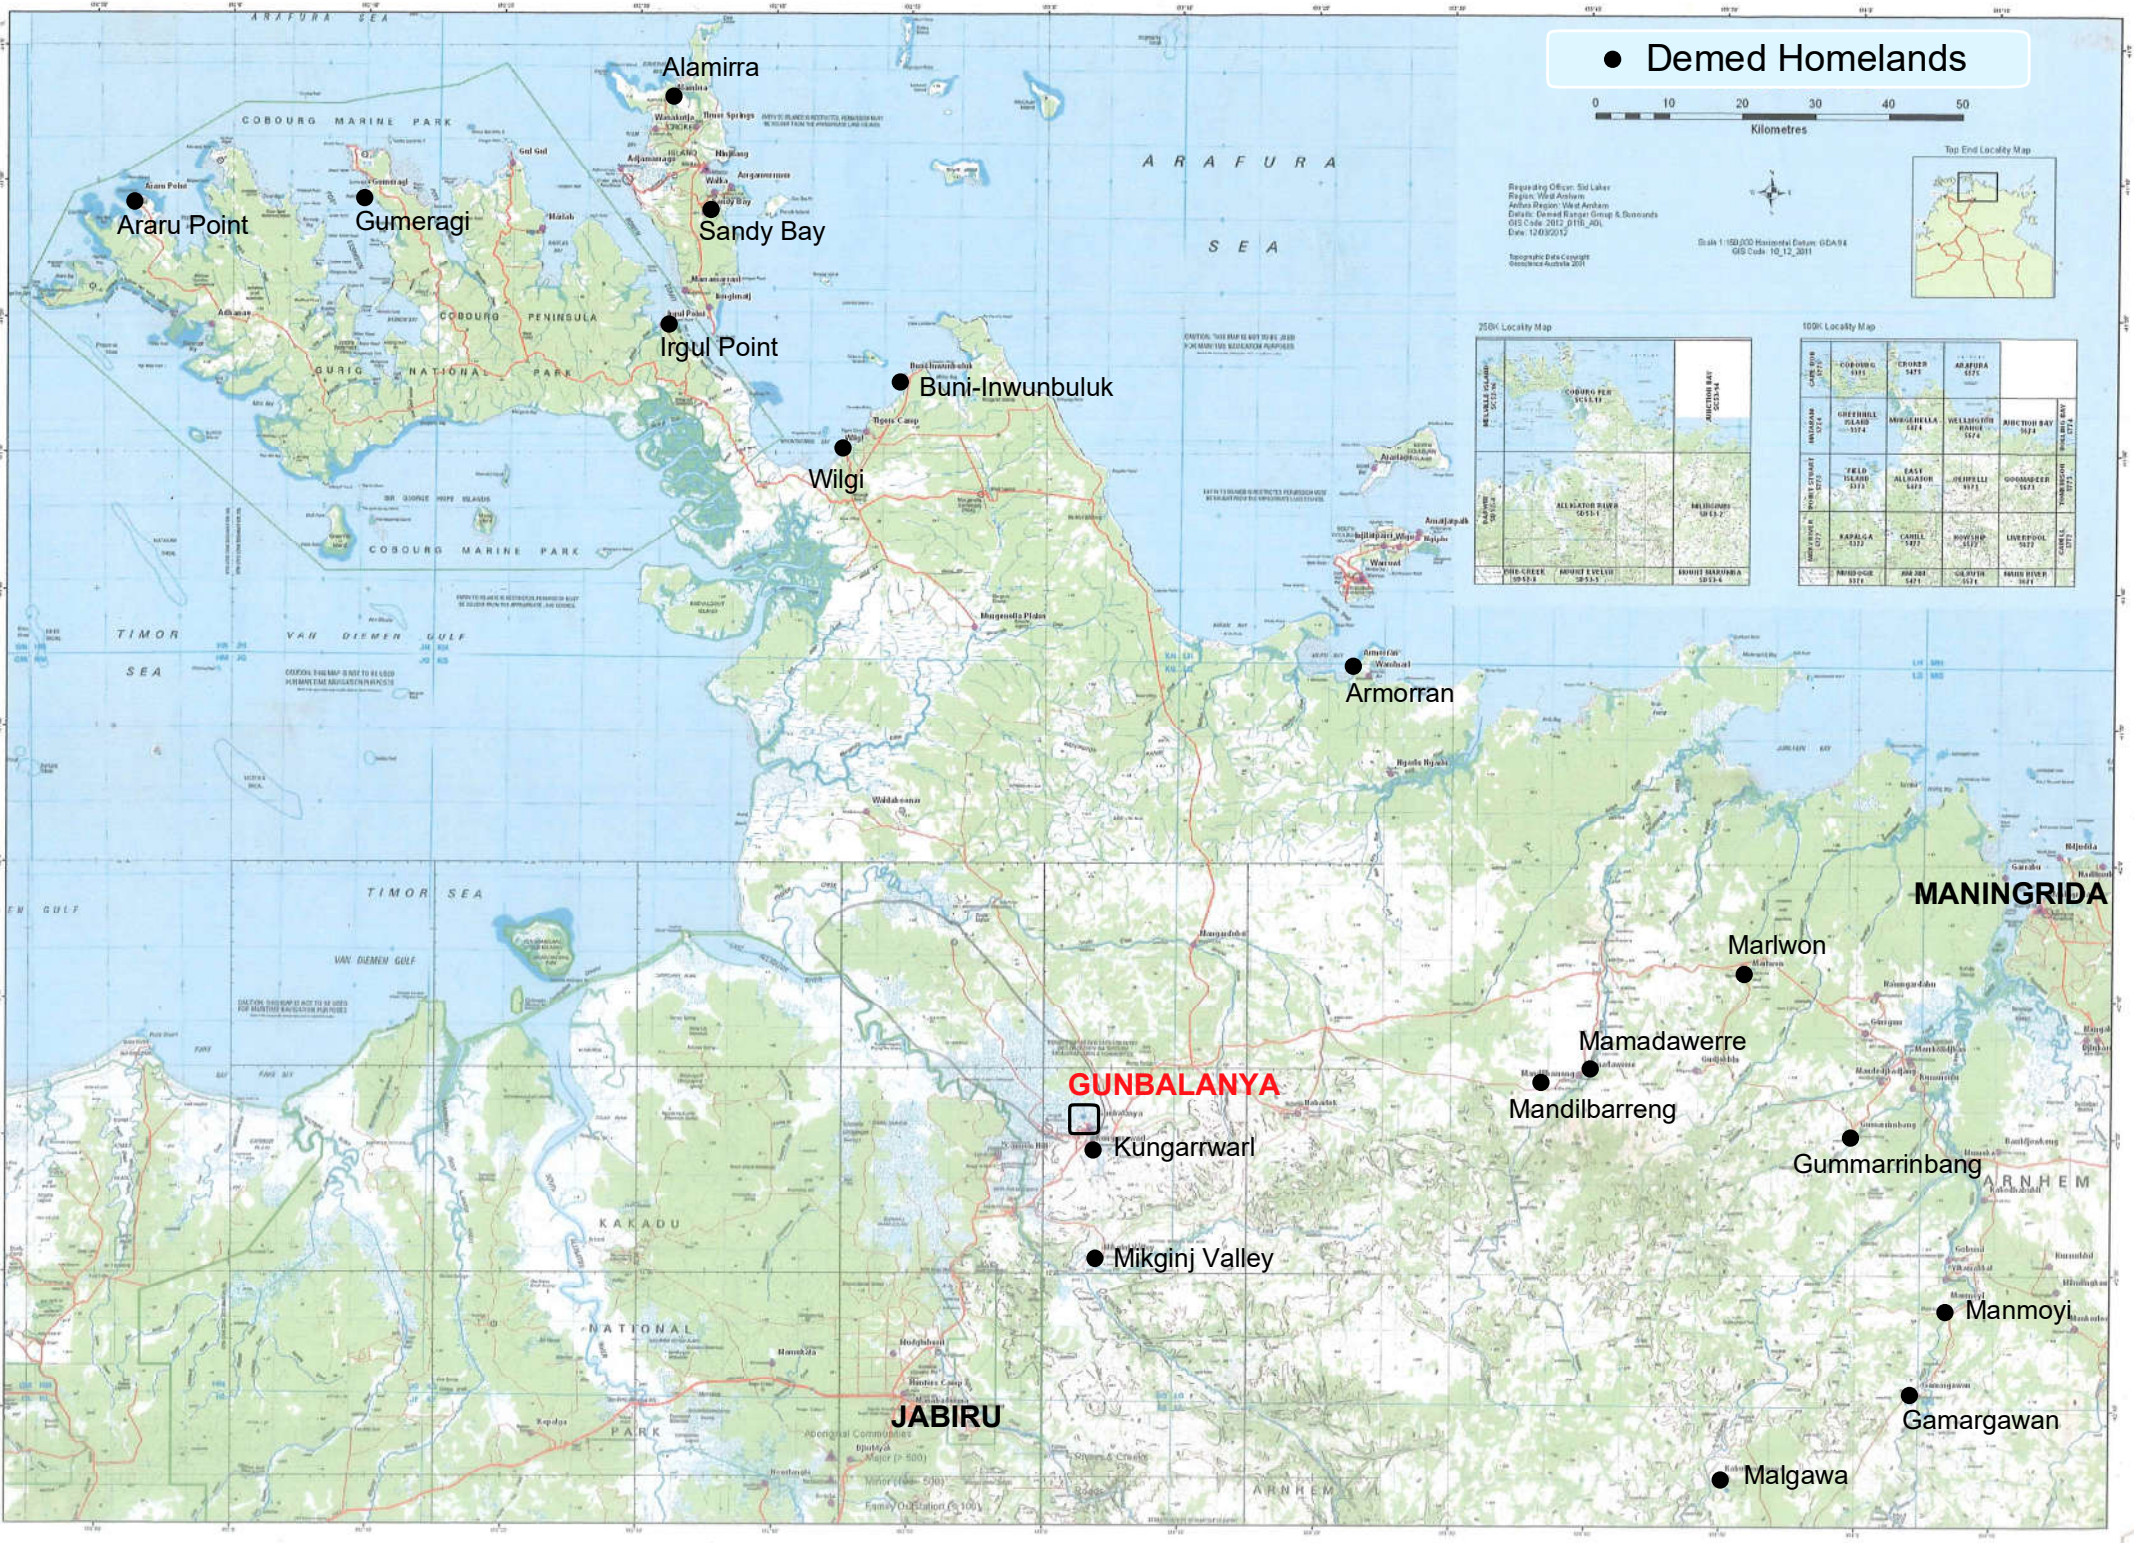

100K Locality Map

GUNBALANYA

Araru Point

Gumeragi

Alamirra

Sandy Bay

Irgul Point

Buni-Inwunbuluk

Wilgi

Armorran

Kungarrwarl

Mikginj Valley

Mandilbarreng

Mamadawerre

Marlwon

Gummarinbang

Manmoyi

Gamargawan

Malgawa

JABIRU

MANINGRIDA

ARNHEM

ARAFURA
SEA

TIMOR
SEA

TIMOR
SEA

VAN DIEMEN
GULF

COBOURG MARINE PARK

COBOURG MARINE PARK

COBOURG MARINE PARK

NATIONAL
PARK

NATIONAL
PARK

ARNHEM